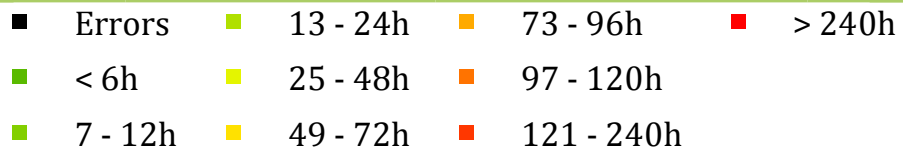

GDACs Delays
Average = 45.8h
39.8% reaching GDACs within 24h
9809 Obs.

December 2009