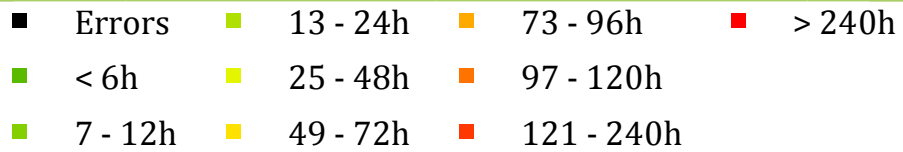

GTS Delays
Average = 21.7h
85.7% reaching GTS within 24h
8869 Obs.

December 2009