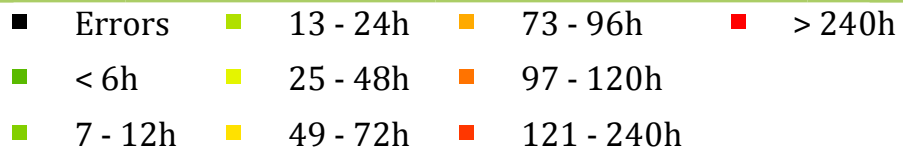

GDACs Delays

Average = 81h

27% reaches GDACs within 24h

9039 Obs.

February 2010