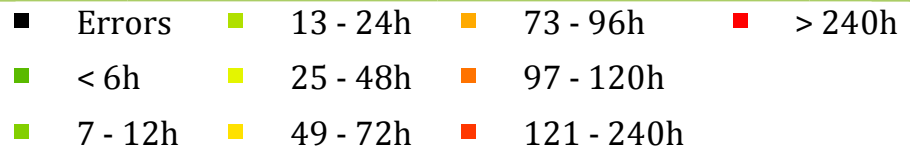

GTS Delays
 Average = 20 h
 77% reaches GTS within 24 h
 7809 Obs.

February 2010